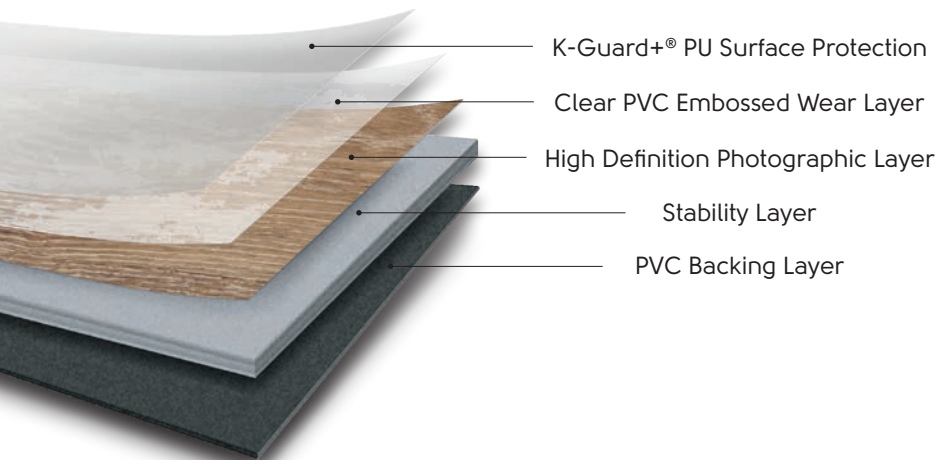

Grey Riven Slate
ST16
SCB-ST16

No expansion gap required

Individually replaceable

Suitable for any budget

Personalize with design strips

Gluedown provides peace of mind that the product will be permanently adhered to your subfloor. This format gives you various lay patterns to choose from, as each plank is individually installed.

In addition, this format allows you to personalize your floor, choose the direction, create a pattern, or use design strips to create an inlay border or shiplap effect.

Gluedown

Gluedown Specs	
36" x 4" 36" x 6"	Wood Plank Sizes
12" x 12" 12" x 18"	Stone Sizes
12mil	Wear Layer
2mm	Thickness
Lifetime	Residential Warranty
10 years	Commercial Warranty
Begins with KP ST T	Product Code
32	Colors Available